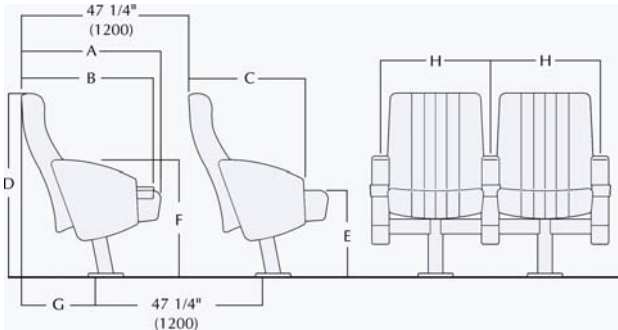

800 SERIES

CH 888 DERBY

BACK PITCH - 20°

	INCHES	MM
A	33 1/2"	851
B	31"	787
C	26	660
D	40	1016
	42	1067
E	17 1/2"	445
F	24"	610
G	10"	254

Recommended row spacing 47 1/4" (1200 mm)
 Minimum row spacing 46" (1169 mm)

CHAIR WIDTHS

	INCHES	MM
H	21	533
	22	559
	23	584
	24	610

FEATURES AND BENEFITS

- Outer back surfaced with wood veneer, plastic laminate, fully upholstered or in combination.
- Strong single structural support pedestal for ease of cleaning underneath chair units