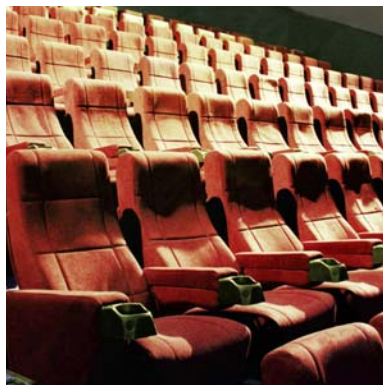

APOLLO CINEMAS FAREHAM