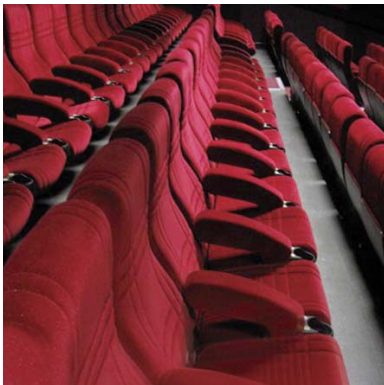

THE MOVIES @ DUNDRUM