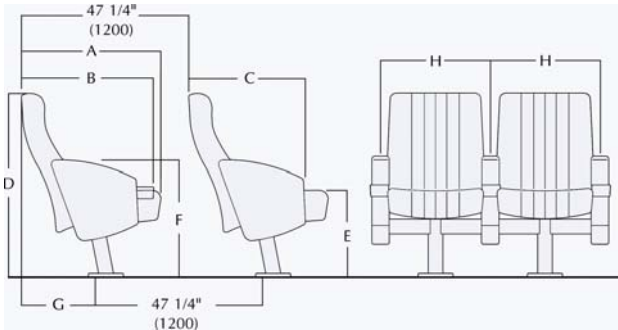

800 SERIES

CH 888 DERBY

BACK PITCH - 20°

	INCHES	MM
A	33 1/2"	851
B	31"	787
C	26	660
D	40	1016
	42	1067
E	17 1/2"	445
F	24"	610
G	10"	254

CHAIR WIDTHS

	INCHES	MM
H	21	533
	22	559
	23	584
	24	610

Recommended row spacing 47 1/4" (1200 mm)
 Minimum row spacing 46" (1169 mm)