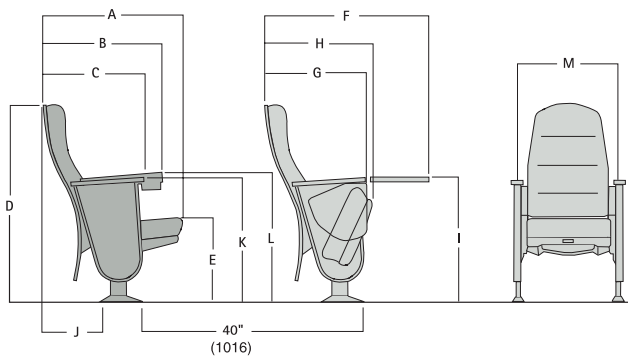

SEATING CONCEPTS

Presented By:
Allied Equipment

For More Information
Call: 800-849-4243

1300 SERIES

SH 1300 HORIZON
SP 1300 PALLADIUM

SP 1300 PALLADIUM

KEITH MIDDLE SCHOOL

FIRST BAPTIST CHURCH
OF JENSEN BEACH

LIFE CHANGERS
INTERNATIONAL CHURCH

1300 SERIES

SH 1300 HORIZON
SP 1300 PALLADIUM

Recommended row spacing 40" (1016 mm)
Minimum row spacing 37" (940 mm)

BACK PITCH

	30°		25°		20°	
	INCHES	MM	INCHES	MM	INCHES	MM
A	31"	787	29 1/2"	749	28"	711
B	25"	635	24"	610	23"	584
C	23 1/4"	591	21 3/4"	552	20 1/2"	521
D (H)	33 1/2"	851	34 1/2"	864	34 3/4"	883
(P)	35 1/4"	895	36 "	914	36 1/2"	927
E	17 1/2"	445	17 1/2"	445	17 1/2"	445
F	33"	838	32"	813	31"	787
G	26"	660	25"	635	24"	610
H	26 1/2"	673	25"	635	23 1/2"	597
I	24 1/2"	622	24 1/2"	622	24 1/2"	622
J	16 1/4"	413	15"	381	13 1/2"	343
K	23"	584	23"	584	23"	584
L	24"	610	24"	610	24"	610

CHAIR WIDTHS

M	INCHES	MM	INCHES	MM	INCHES	MM
	19"	482	20"	508	21"	533
22"	559	23"	584			

Note: Inclusion of chair accessories may affect final dimensions.

FEATURES AND BENEFITS

- Injection molded outerback with textured surface for ease of maintenance
- Optional outerback surfaced with wood veneer or plastic laminate material
- Optional upholstered outerback