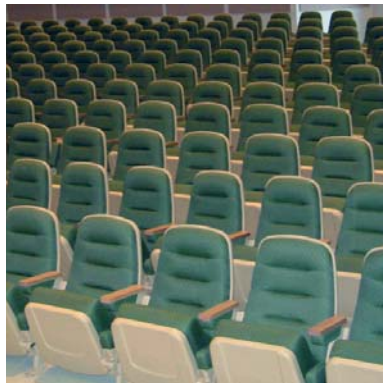

SEATING CONCEPTS

Presented By:
Allied Equipment

For More Information
Call: 800-849-4243

1300 SERIES

SH 1300 HORIZON
SP 1300 PALLADIUM

SP 1300 PALLADIUM

KEITH MIDDLE SCHOOL

FIRST BAPTIST CHURCH
OF JENSEN BEACH

LIFE CHANGERS
INTERNATIONAL CHURCH

1300 SERIES

SH 1300 HORIZON
SP 1300 PALLADIUM

Recommended row spacing 40" (1016 mm)
Minimum row spacing 37" (940 mm)

BACK PITCH

	30°		25°		20°	
	INCHES	MM	INCHES	MM	INCHES	MM
A	31"	787	29 1/2"	749	28"	711
B	25"	635	24"	610	23"	584
C	23 1/4"	591	21 3/4"	552	20 1/2"	521
D (H)	33 1/2"	851	34 1/2"	864	34 3/4"	883
(P)	35 1/4"	895	36 "	914	36 1/2"	927
E	17 1/2"	445	17 1/2"	445	17 1/2"	445
F	33"	838	32"	813	31"	787
G	26"	660	25"	635	24"	610
H	26 1/2"	673	25"	635	23 1/2"	597
I	24 1/2"	622	24 1/2"	622	24 1/2"	622
J	16 1/4"	413	15"	381	13 1/2"	343
K	23"	584	23"	584	23"	584
L	24"	610	24"	610	24"	610