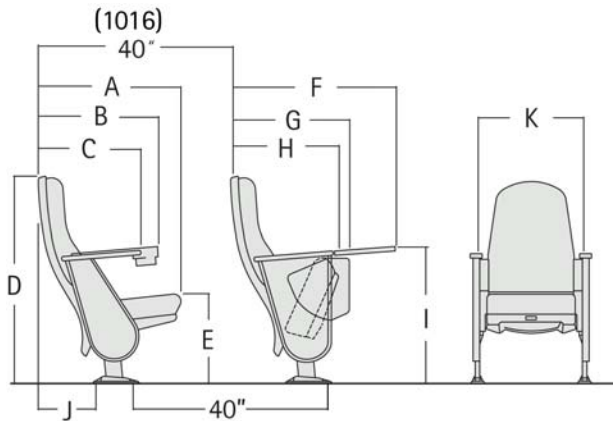

BIBLE BASED
FELLOWSHIP CHURCH

Allied Equipment

9 E Princess Road

Lawrenceville, NJ 08648

800-849-4343

300 SERIES

BY 350 TEARDROP
BY 360 MERIDIAN

Recommended row spacing 40" (1016 mm)
Minimum row spacing 37 1/4" (946 mm)

BACK PITCH

	30°		25°		20°	
	INCHES	MM	INCHES	MM	INCHES	MM
A	31 1/2"	800	30"	762	28 1/2"	724
B	26 1/4"	667	24 3/4"	629	23 1/4"	591
C	24"	610	22 1/2"	572	21"	533
D (T)	35"	889	36"	914	36 3/4"	933
(M)	37 1/2"	952	38 1/2"*	978	39 1/4"	997
E	17 1/2"	445	17 1/2"	445	17 1/2"	445
F	35 7/8"	911	34 3/8"	873	32 7/8"	835
G	28 5/8"	727	27 1/8"	689	25 5/8"	651
H	26 3/4"	679	25 1/4"	641	23 3/4"	603
I	24 1/4"	616	24 1/4"	616	24 1/4"	616
J	16"	406	14 1/2"	368	13"	330

* 40" (1016 MM) for rocker and lounge option on BY 360 Meridian

CHAIR WIDTHS

	INCHES		MM		INCHES		MM	
	INCHES	MM	INCHES	MM	INCHES	MM	INCHES	MM
K	19"	482	20"	508	21"	533		
	22"	559	23"	584				

Note: Inclusion of chair accessories may affect final dimensions.